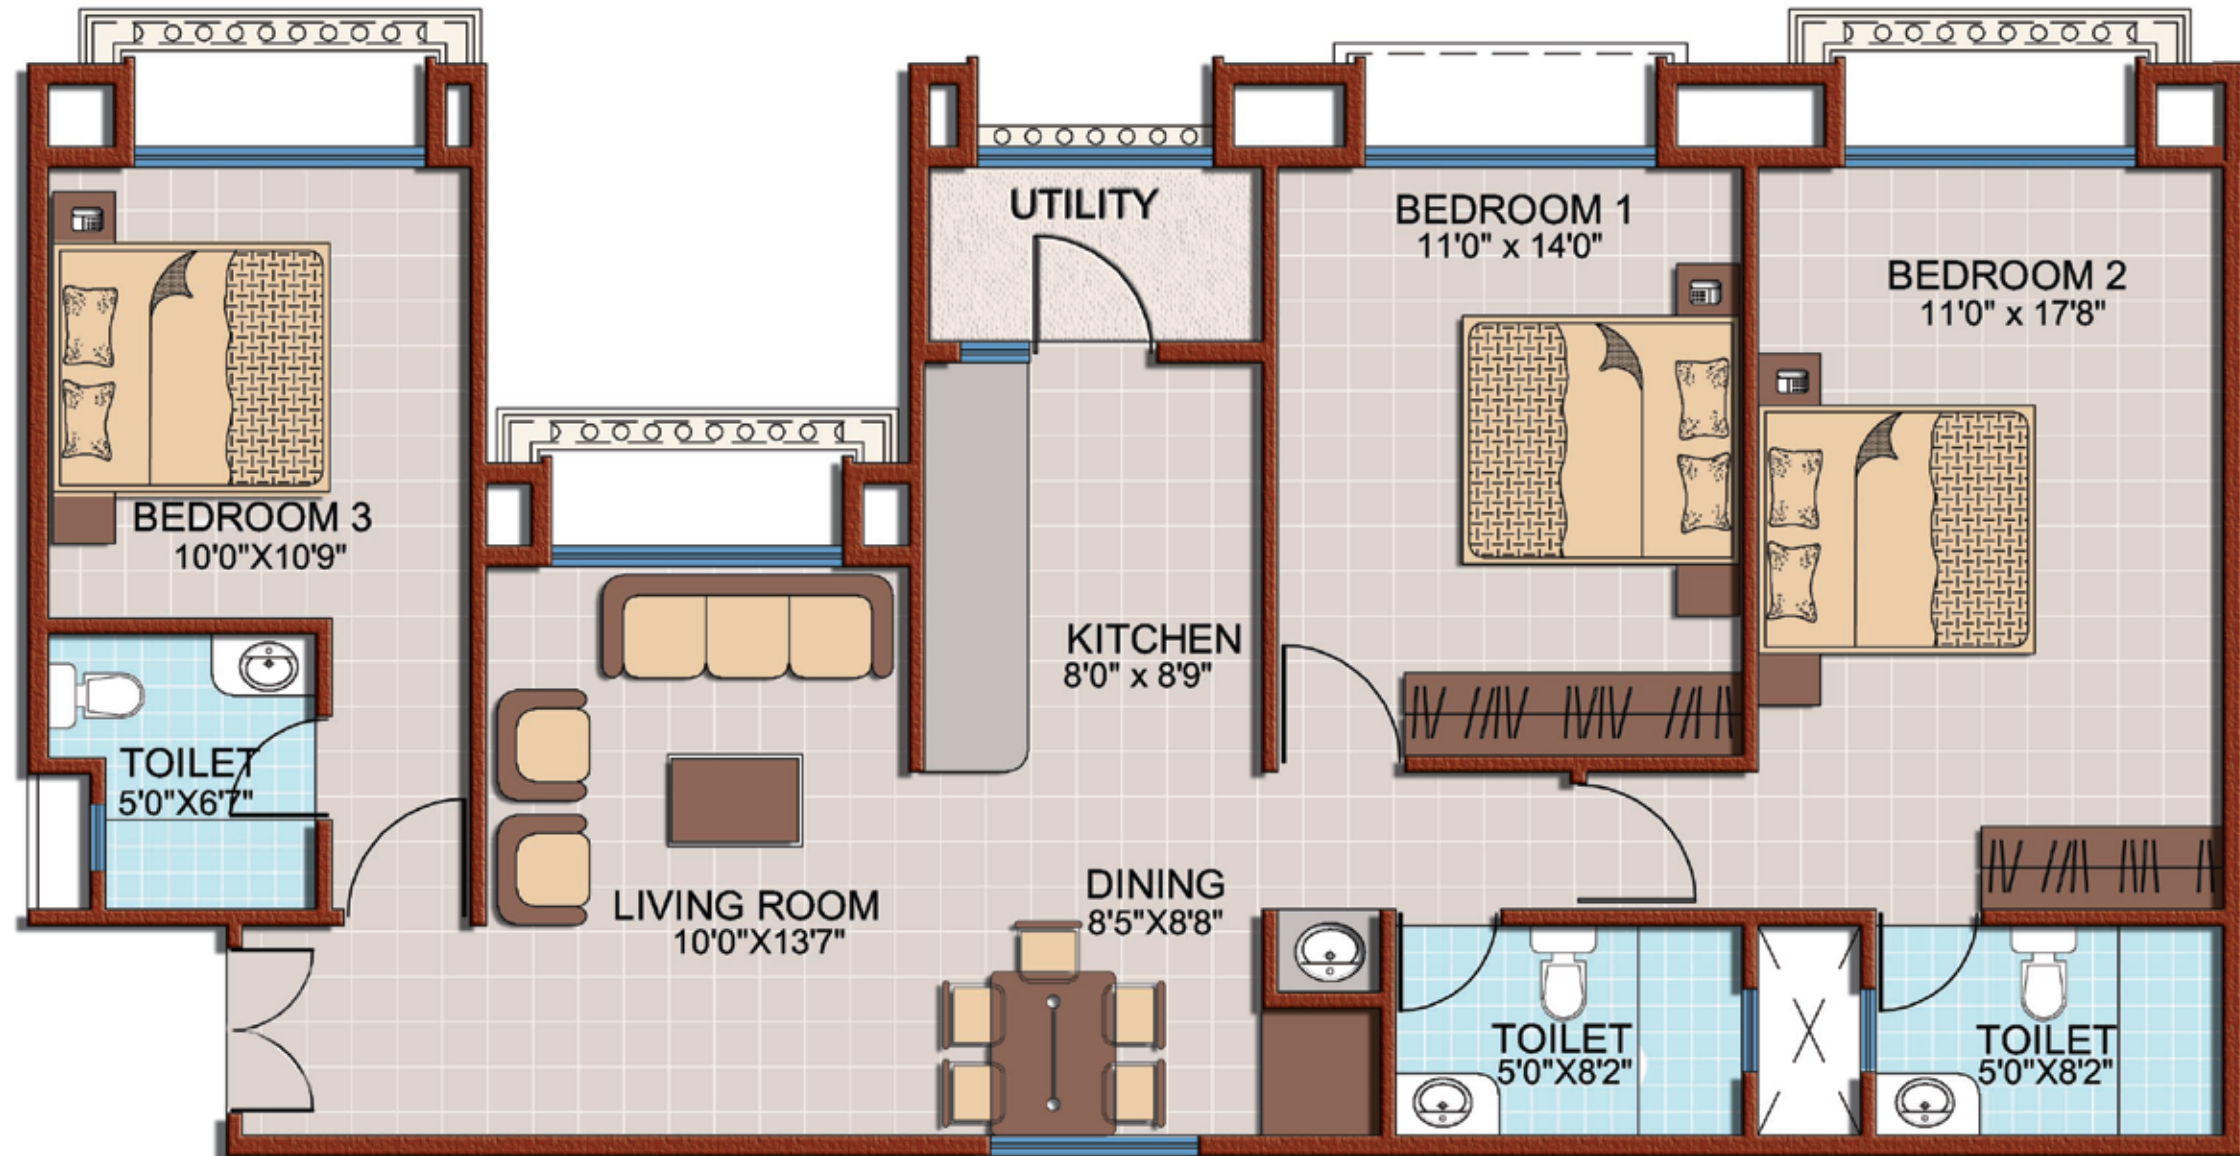

3 BHK Apartment