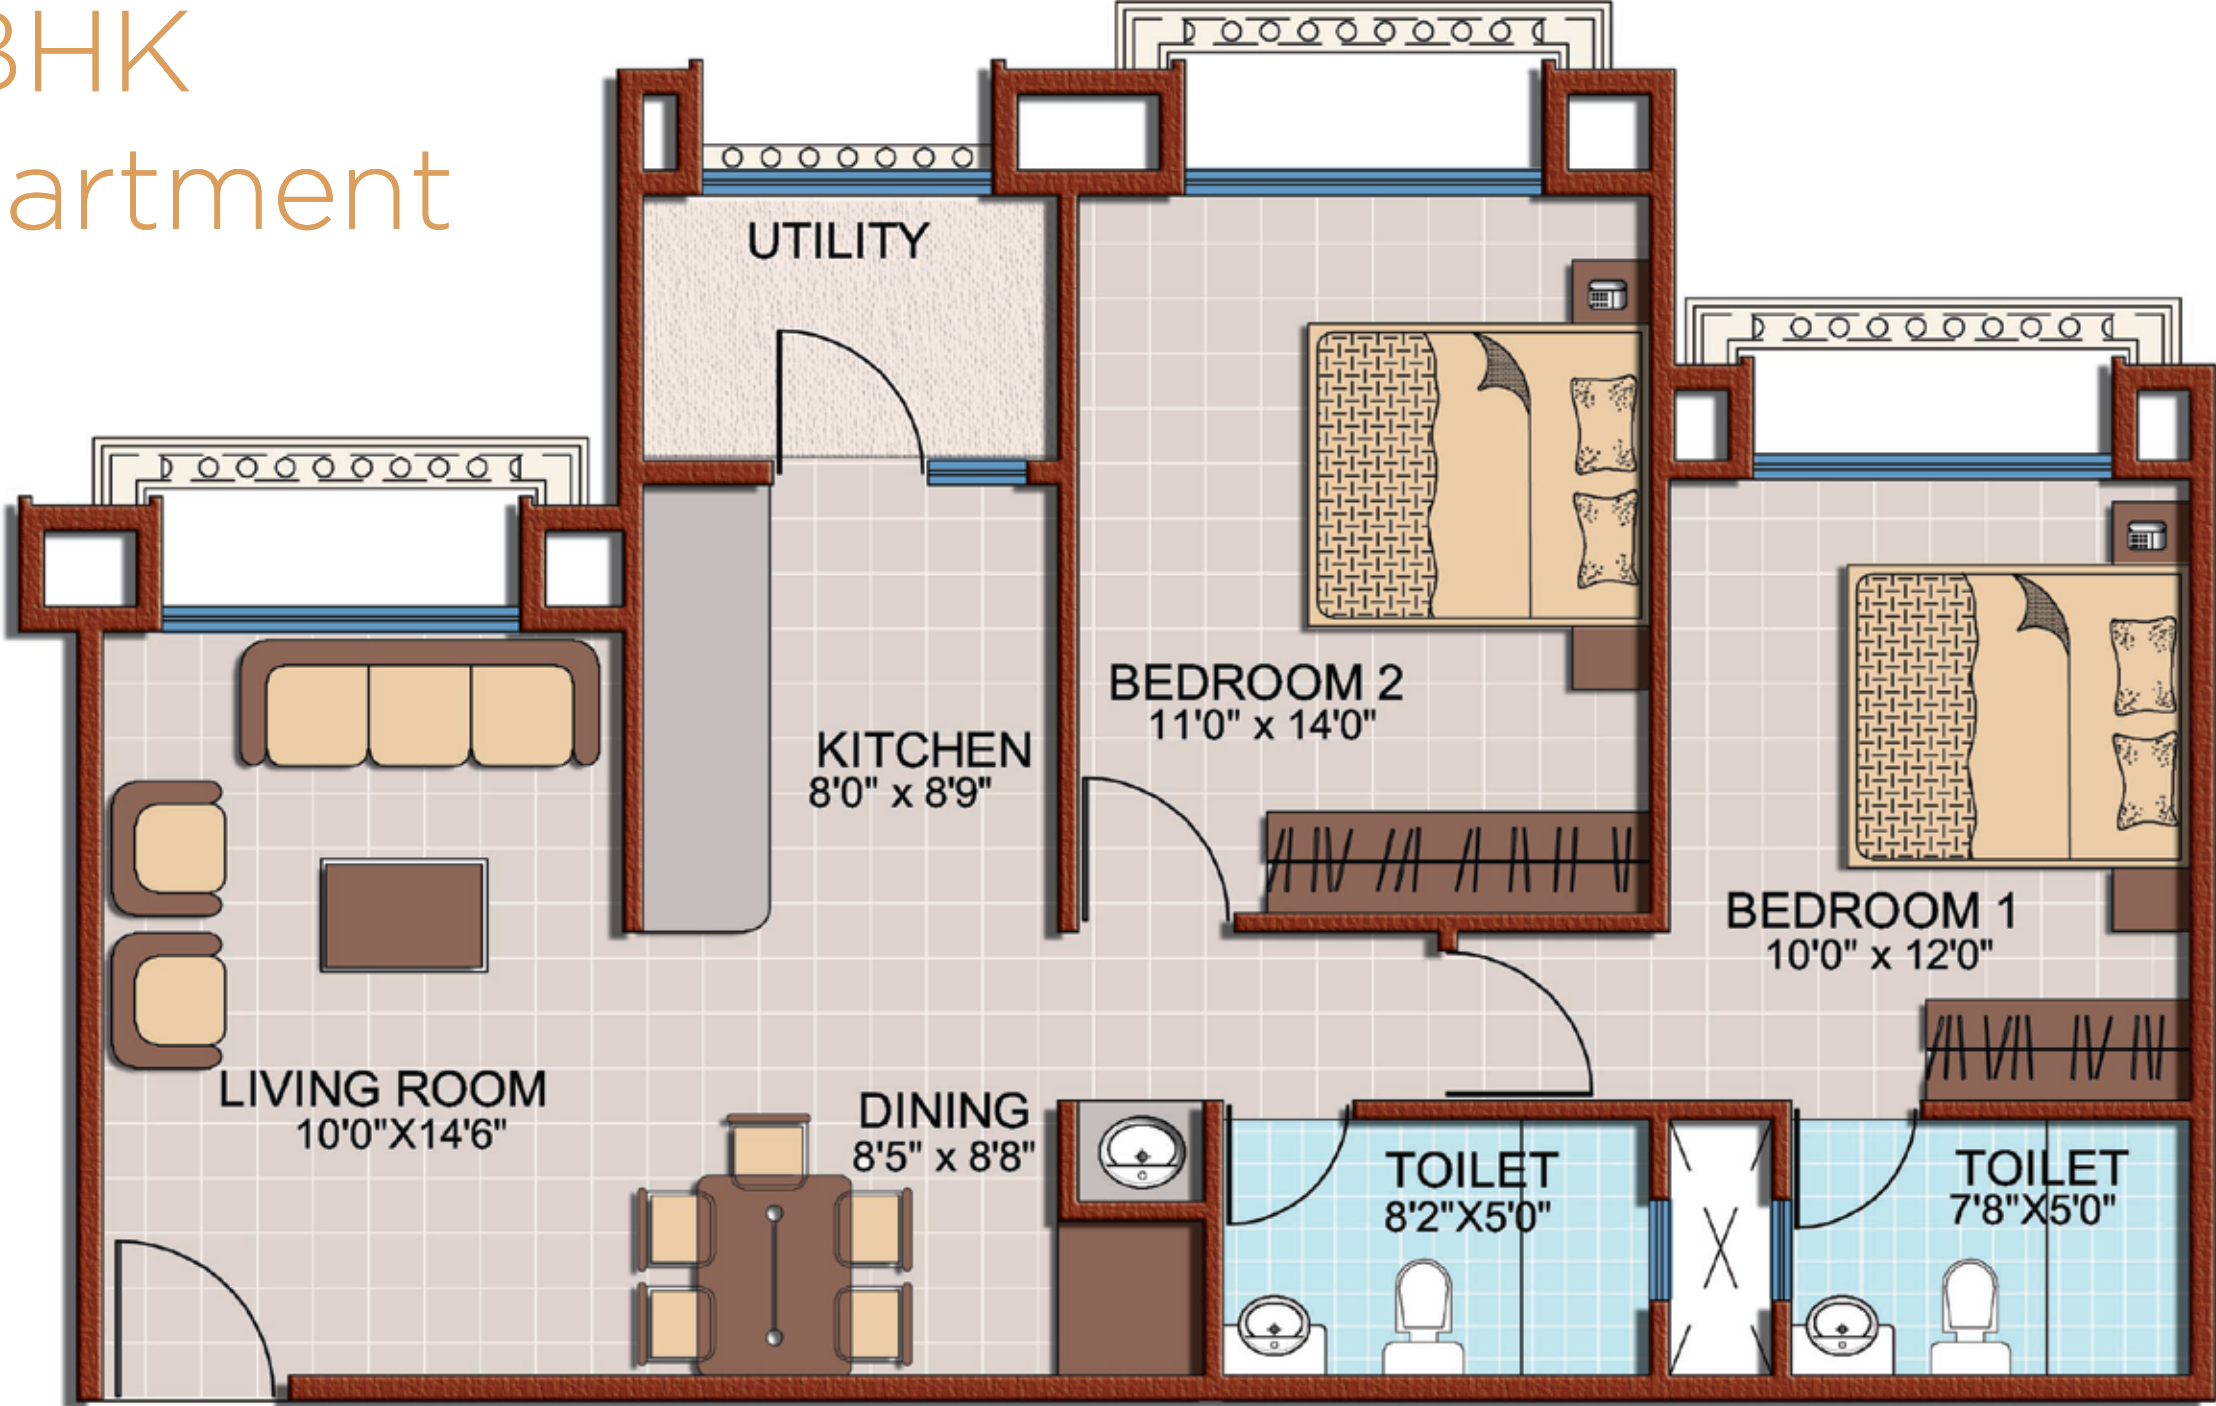

## Bathroom

Italian Marble counter,  
Cera & Jaguar Sanitary fittings  
and Geysers.

## Kitchen

Granite Kitchen platform with  
SS Sink and Dry Balcony.

# 2 BHK Apartment